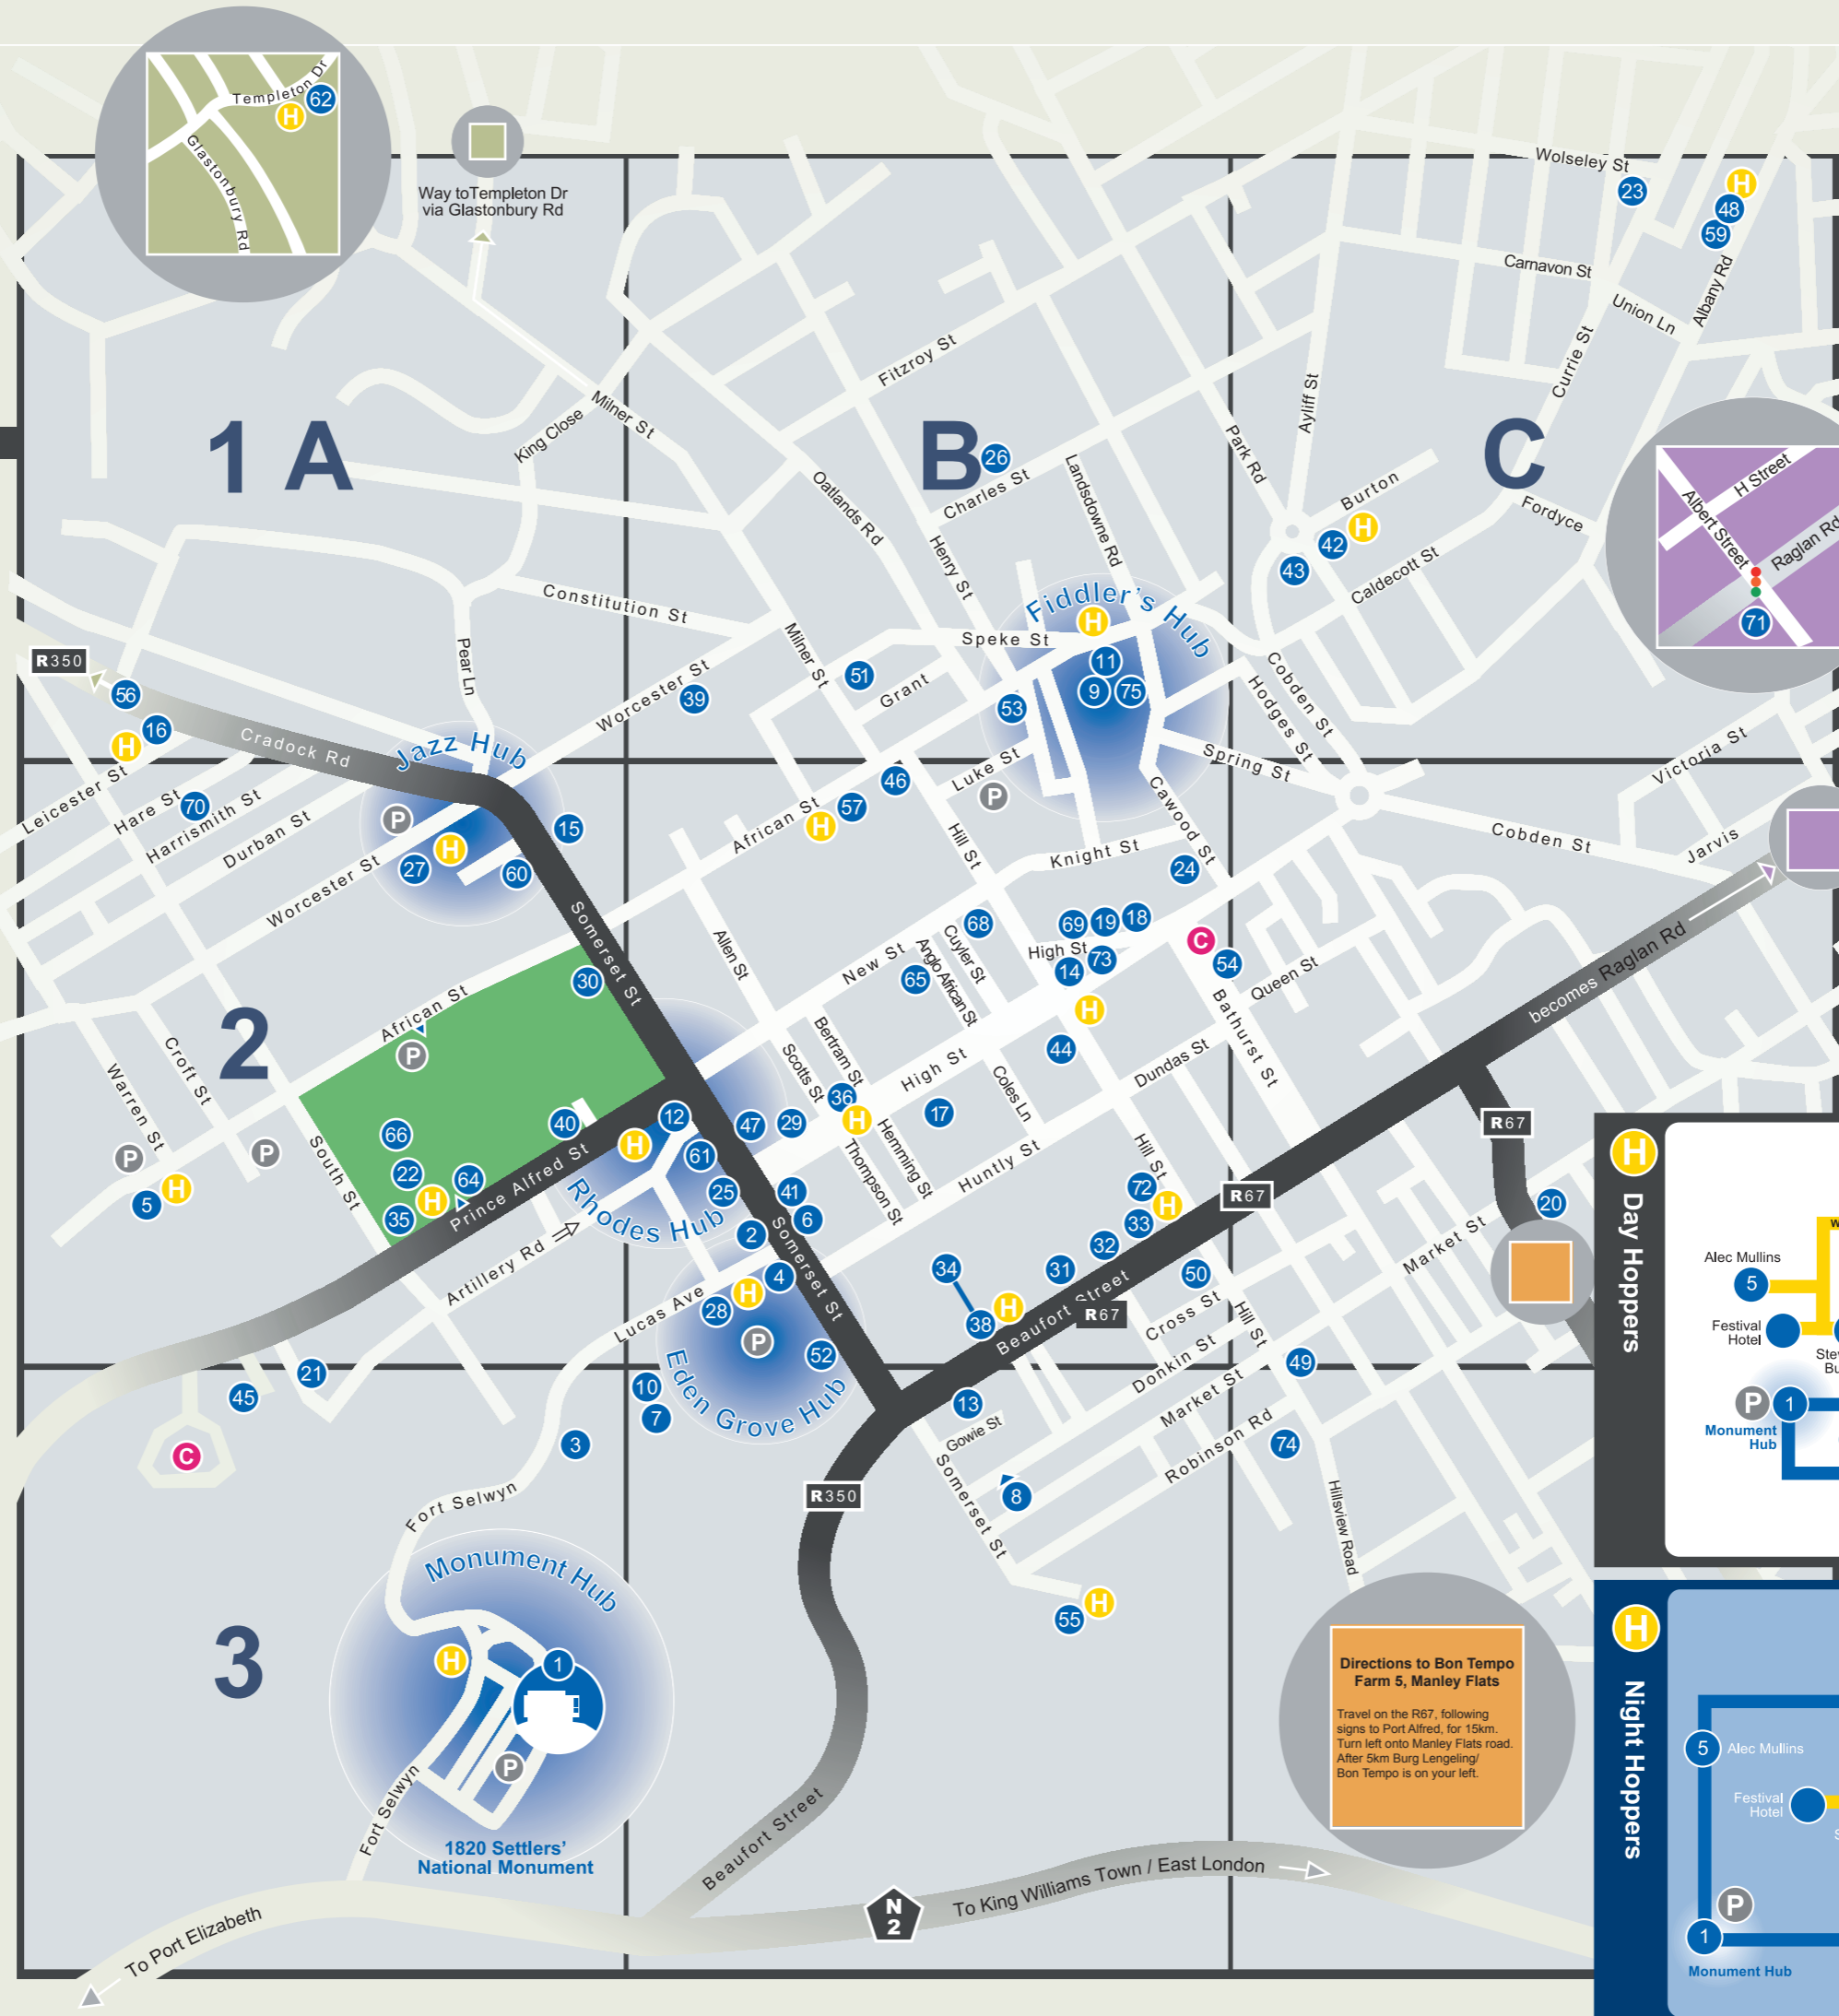

No.	Venue	Grid
1	1820 Settlers' Monument	3A
26	Albany Cabaret Club	1B
4	Albany History Museum / Albany Museum Foyer	2B
2	Albany Natural Science Museum	2B
5	Alec Mullins	2A
4	Alumni Gallery (Albany History Museum)	2B
1	Artists Lounge / Monument Restaurant	3A
1	Atherstone Room (Monument)	3A
1	B2 Arena (Monument)	3A
52	Beethoven Room	2B
24	Bentwoods	2B
28	Blue Lecture Theatre, Eden Grove	2B
4	Blue Planet Room (Albany History Museum)	2B
36	Blundens Tours	2B
10	Botanical Gardens	3B
9	Bowling Club	1B
12	Box, The	2B
1	Box Office, Monument	3A
22	Box Office, Steve Biko Building	2A
56	Bruce Little (3 Strowan Road, follow signs from Cradock Road)	1A
8	Carinus Annex	3B
13	Carinus Art School/Centre	3B
14	Cathedral	2B
15	Centenary Hall	2A
16	Children's Arts Festival	1A
51	Christ Church	1B
73	Church Square	2B
19	City Hall	2B
20	Cock House, The	2C
18	Commemoration Church Hall	2B
17	Cory Room, The	2B
48	Crown Hall	1C
21	CUE Offices	3A
23	Dakawa Art and Craft Project	1C
1	Dicks (Monument)	3A
71	Dr Jacob Zuma Drive Multi-purpose Centre (Fingo Festival)	3A
25	Drostdy Arch/Lawns	2B
27	DSG Auditorium	2A
27	DSG Hall	2A
27	DSG Library	2A
28	Eden Grove Complex (Red and Blue Lecture Theatres / Seminar Rooms / The Launch Pad)	2B
65	Eastern Star Press Museum	2B
75	Fiddlers' Green / Market	1B
71	Fingo Festival	3A
1	Fort Selwyn	3A
1	Fountain Foyer (Monument)	3A
1	Gallery in the Round (Monument)	3A
32	Glennie Festival Centre	2B
32	Glennie Hall	2B
62	Graeme College	2B
36	Graham Hotel	2B
4	Grahamstown Gallery (Albany History Museum)	2B
47	Grotto Mojito (38 Somerset St)	2B
1	Guy Butler Theatre (Monument)	3A
34	Gymnasium	3A
45	Hangar, The	3A
41	High Corner Guest House	2B
39	Highlander, The	1B
40	ILAM	2A
13	Johan Carinus Art Centre	3B
42	Kingswood Chapel	1C
43	Kingswood Theatre	1C
70	Lanherne Guest House	2A
19	Makana Tourism	2B
46	Masonic Halls	2B
1	Media Centre (Monument)	3A
16	Memory Hall	1A
4	Military Gallery (Albany History Museum)	2B
1	Monument Basement	3A
1	Monument Gallery	3A
1	National Arts Festival Offices	3A
33	National English Literary Museum (NELM)	2B
49	NG Kerk	2C