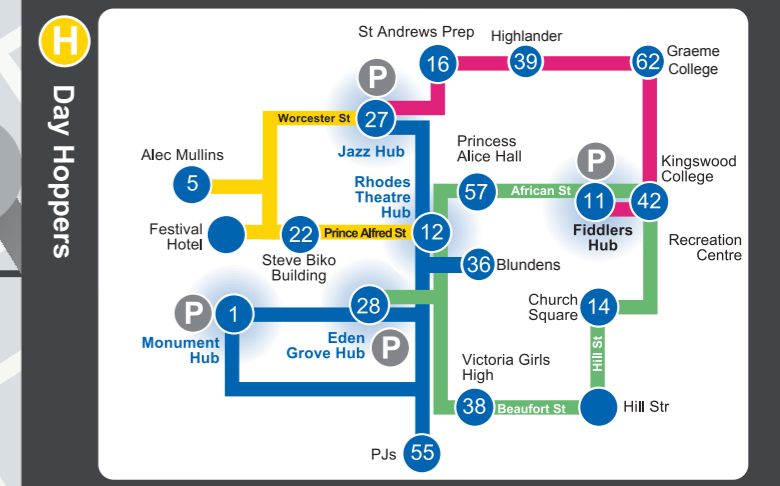

Directions to Bon Tempo Farm 5, Manley Flats

Travel on the R67, following signs to Port Alfred, for 15km. Turn left onto Manley Flats road. After 5km Burg Lengeling/Bon Tempo is on your left.