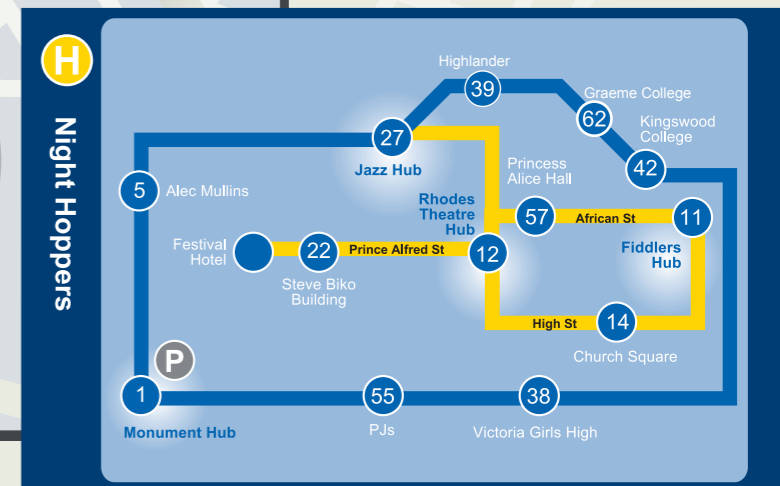

Directions to Bon Tempo Farm 5, Manley Flats

Travel on the R67, following signs to Port Alfred, for 15km. Turn left onto Manley Flats road. After 5km Burg Lengeling/Bon Tempo is on your left.